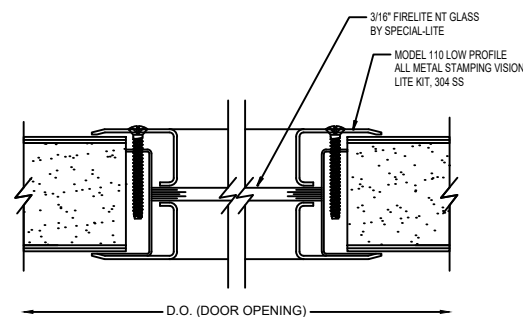

BUTT HINGE DETAIL

LOCK JAMB DETAIL

DOOR HEAD DETAIL

DOOR HEAD DETAIL  
OPTIONAL 4" HEAD

MEETING STILE EDGES OF PAIR

SILL DETAIL

VISION LITE KIT DETAIL 1/4" GLASS

VISION LITE KIT DETAIL 3/16" GLASS