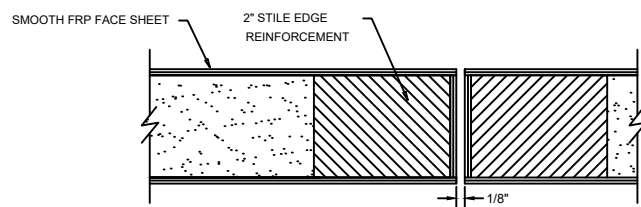

BUTT HINGE DETAIL

LOCK JAMB DETAIL

DOOR HEAD DETAIL

DOOR HEAD DETAIL  
OPTIONAL 4" HEAD

MEETING STILE EDGES OF PAIR

SILL DETAIL

VISION LITE KIT DETAIL 1/4" GLASS

VISION LITE KIT DETAIL 3/16" GLASS