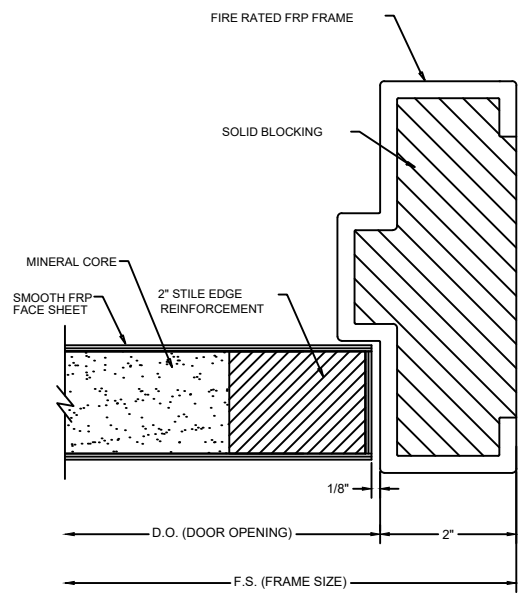

BUTT HINGE DETAIL

LOCK JAMB DETAIL

DOOR HEAD DETAIL

DOOR HEAD DETAIL  
OPTIONAL 4" HEAD

MEETING STILE EDGES OF PAIR

SILL DETAIL

VISION LITE KIT DETAIL 1/4" GLASS

VISION LITE KIT DETAIL 3/16" GLASS