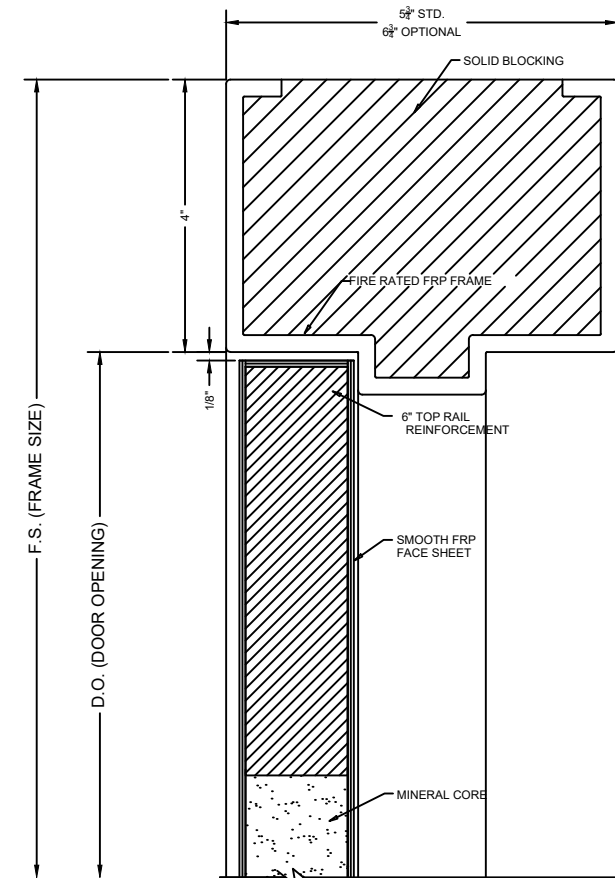

BUTT HINGE DETAIL

LOCK JAMB DETAIL

DOOR HEAD DETAIL

DOOR HEAD DETAIL  
OPTIONAL 4" HEAD

MEETING STILE EDGES OF PAIR

SILL DETAIL

VISION LITE KIT DETAIL 1/4" GLASS

VISION LITE KIT DETAIL 3/16" GLASS

 <b>Special-Lite</b> ENGINEERED ARCHITECTURAL SOLUTIONS		SPECIAL-LITE, INC. 860 South Williams Street P.O. BOX 6 DECATUR, MI 49045 WWW.SPECIAL-LITE.COM	
		DRAWN BY: JMM REVISION: A 4/27/17 C B 5/30/17 D	FR-20, 45, 60, 90 FIRE-RATED SMOOTH ALL-FIBERGLASS DOOR DATE: 5/30/2017