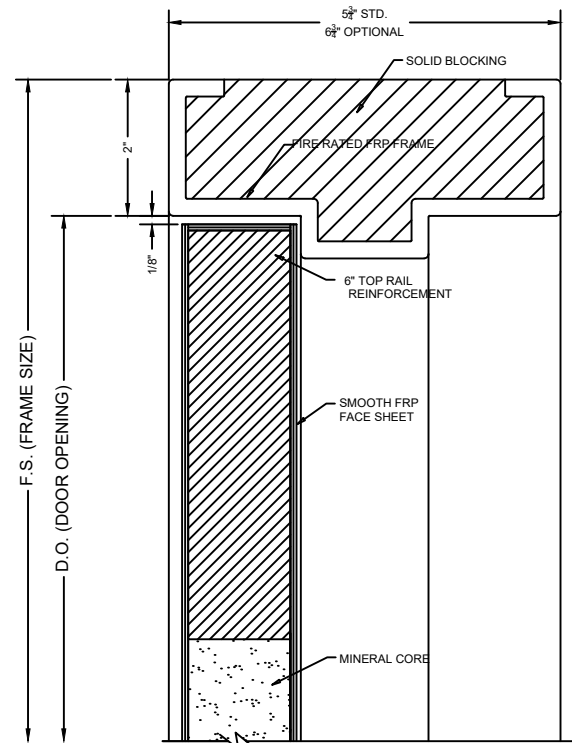

BUTT HINGE DETAIL

LOCK JAMB DETAIL

DOOR HEAD DETAIL

DOOR HEAD DETAIL  
OPTIONAL 4" HEAD

MEETING STILE EDGES OF PAIR

SILL DETAIL

VISION LITE KIT DETAIL 1/4" GLASS

VISION LITE KIT DETAIL 3/16" GLASS