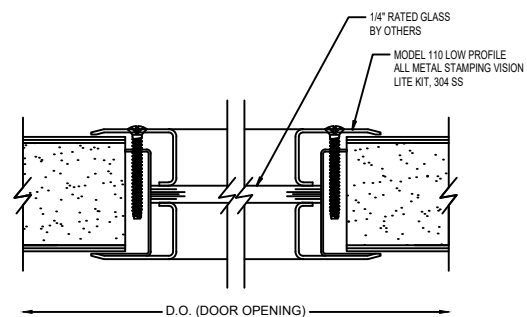

BUTT HINGE DETAIL

LOCK JAMB DETAIL

DOOR HEAD DETAIL

DOOR HEAD DETAIL  
OPTIONAL 4" HEAD

MEETING STILE EDGES OF PAIR

SILL DETAIL

VISION LITE KIT DETAIL 1/4" GLASS

VISION LITE KIT DETAIL 3/16" GLASS