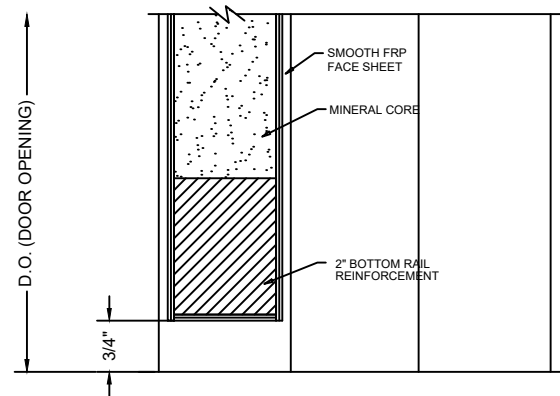

BUTT HINGE DETAIL

LOCK JAMB DETAIL

DOOR HEAD DETAIL

DOOR HEAD DETAIL  
OPTIONAL 4" HEAD

MEETING STILE EDGES OF PAIR

SILL DETAIL

VISION LITE KIT DETAIL 1/4" GLASS

VISION LITE KIT DETAIL 3/16" GLASS