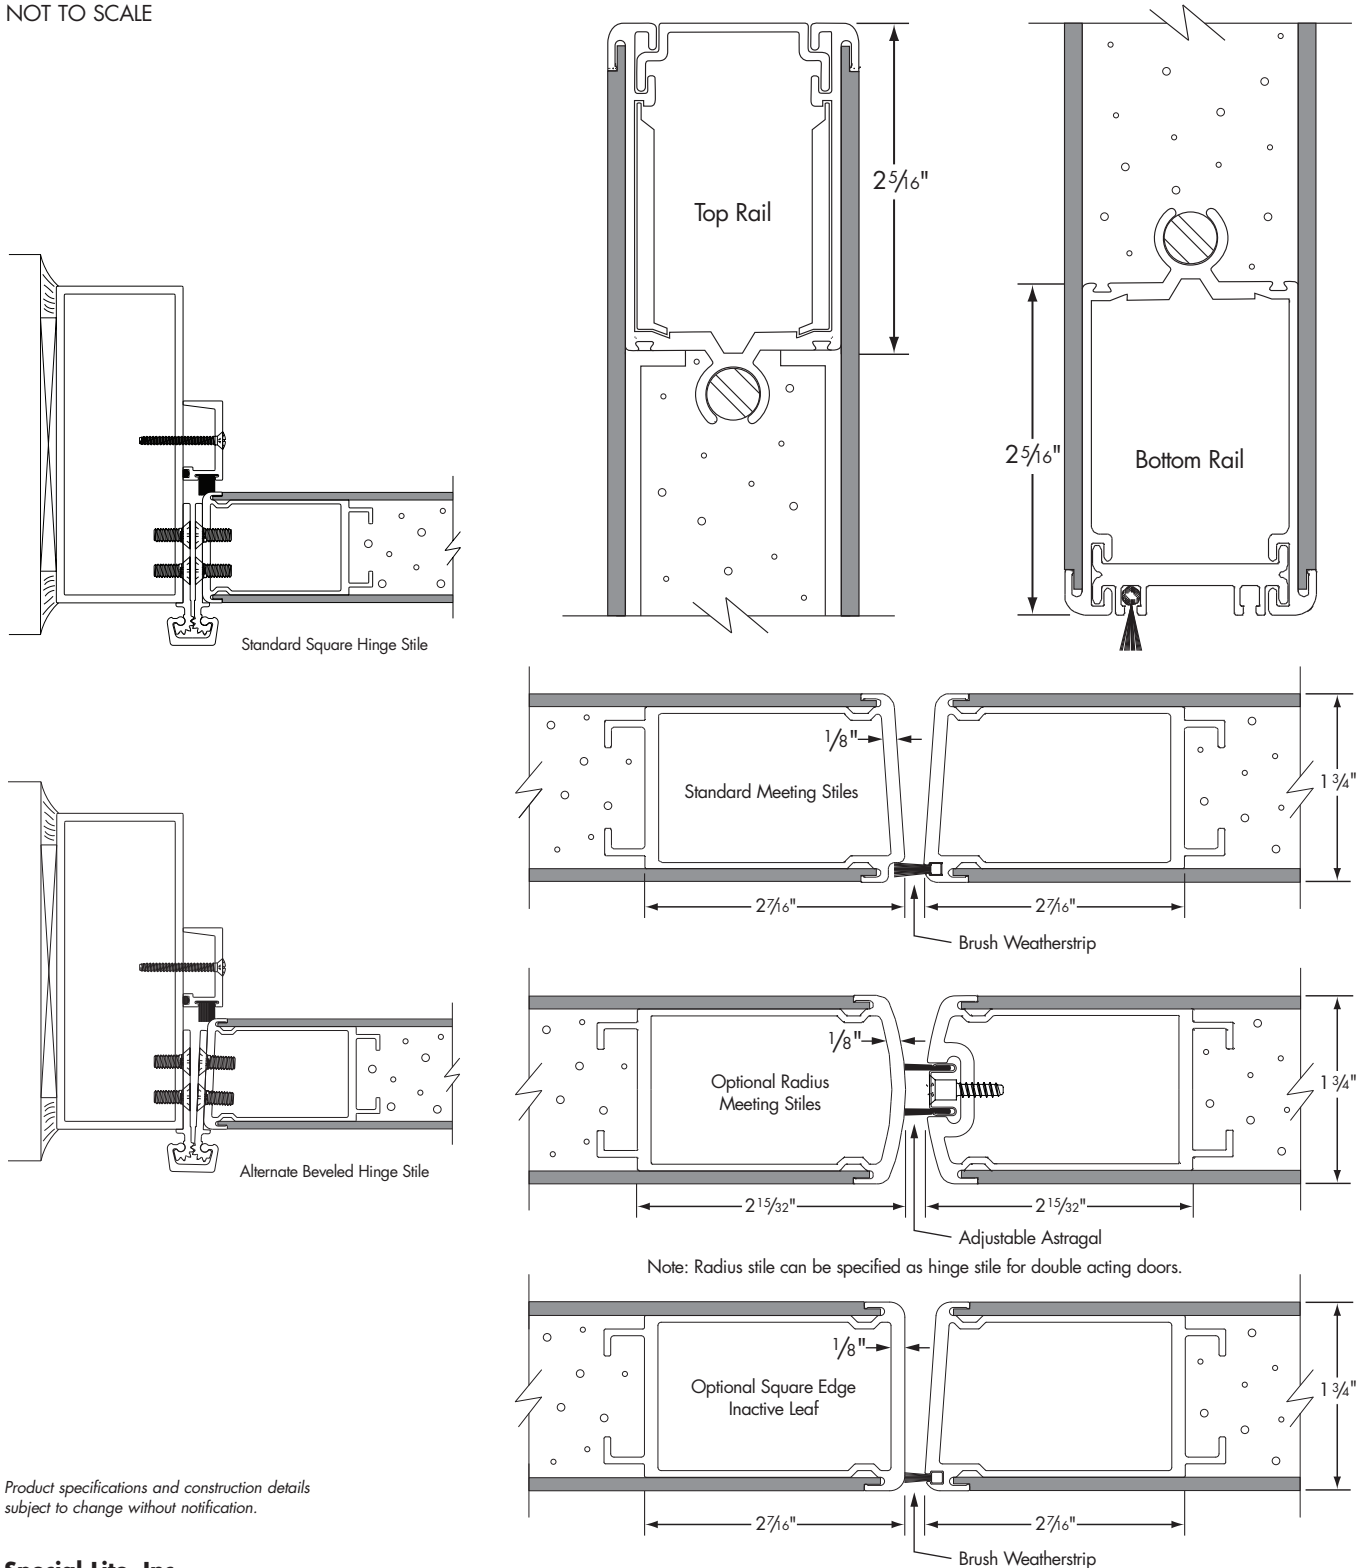

FRP/Aluminum Hybrid Door Detail

NOT TO SCALE

Note: Radius stile can be specified as hinge stile for double acting doors.

Product specifications and construction details
subject to change without notification.