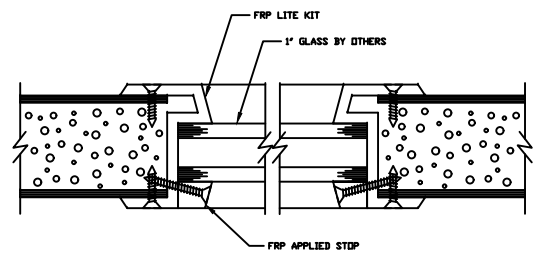

MEETING STILES WITH OPTIONAL DUAL BEVELED STILES

SILL DETAIL

LOUVER WITH INSECT SCREEN DETAIL

1/4" GLASS VISION LITE KIT DETAIL

1" GLASS VISION LITE KIT DETAIL

		<b>SPECIAL-LITE, INC.</b> 880 South Williams Street P.O. BOX 6 DECATUR, MI 48045 WWW.SPECIAL-LITE.COM	
		DRAWN BY: JMM REVISION:	AF-219-1 ALL FIBERGLASS COMPOSITE CONTEMPORARY WOOD GRAIN DOOR
D 6/27/17 F 12/18/17 E 6/28/17 G	DATE: 12/18/2017	SHEET NO. 1 OF 1	FILE: AF219-1DETAILS.dwg