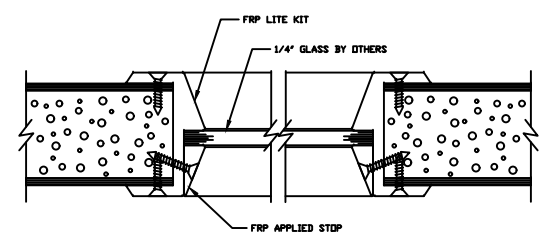

CONTINUOUS HINGE JAMB DETAIL

BUTT HINGE JAMB DETAIL

LOCK JAMB DETAIL

LOCK JAMB DETAIL (OPTIONAL SQUARE STILE)

HEAD DETAIL

MEETING STILES (STANDARD)

MEETING STILES OPTIONAL SQUARE STILE

MEETING STILES WITH OPTIONAL ASTRAGAL

MEETING STILES WITH OPTIONAL DUAL BEVELED STILES

SILL DETAIL

LOUVER WITH INSECT SCREEN DETAIL

1/4" GLASS VISION LITE KIT DETAIL

1" GLASS VISION LITE KIT DETAIL

		<b>SPECIAL-LITE, INC.</b> 880 South Williams Street P.O. BOX 6 DECATUR, MI 48045 WWW.SPECIAL-LITE.COM	
		DRAWN BY: JMM REVISION:	AF-219-1 ALL FIBERGLASS COMPOSITE CONTEMPORARY WOOD GRAIN DOOR
D 6/27/17 F 12/18/17 E 6/28/17 G	DATE: 12/18/2017	SHEET NO. 1 OF 1	FILE: AF219-1DETAILS.dwg