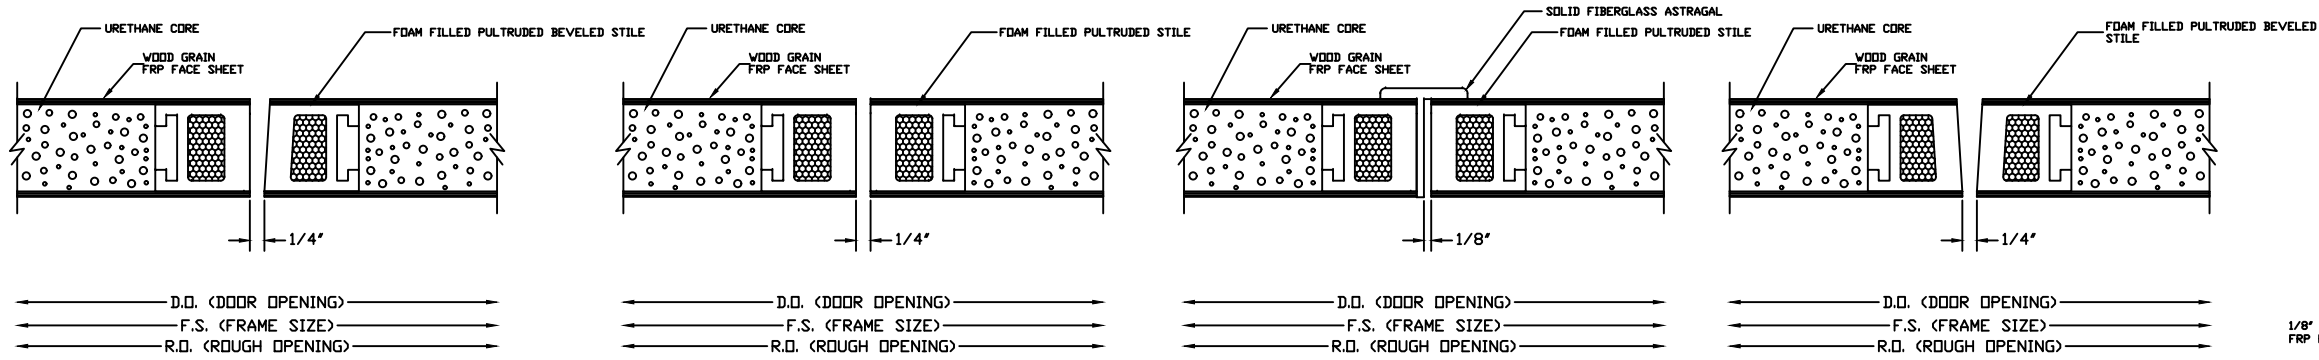

CONTINUOUS HINGE JAMB DETAIL

BUTT HINGE JAMB DETAIL

LOCK JAMB DETAIL

LOCK JAMB DETAIL (OPTIONAL SQUARE STILE)

HEAD DETAIL

MEETING STILES (STANDARD)

MEETING STILES OPTIONAL SQUARE STILE

MEETING STILES WITH OPTIONAL ASTRAGAL

MEETING STILES WITH OPTIONAL DUAL BEVELED STILES

SILL DETAIL

LOUVER WITH INSECT SCREEN DETAIL

1/4" GLASS VISION LITE KIT DETAIL

1" GLASS VISION LITE KIT DETAIL

		<b>SPECIAL-LITE, INC.</b> 880 South Williams Street P.O. BOX 6 DECATUR, MI 48045 WWW.SPECIAL-LITE.COM	
		DRAWN BY: JMM REVISION:	AF-219-1 ALL FIBERGLASS COMPOSITE CONTEMPORARY WOOD GRAIN DOOR
D 6/27/17 F 12/18/17 E 6/28/17 G	DATE: 12/18/2017	SHEET NO. 1 OF 1	FILE: AF219-1DETAILS.dwg