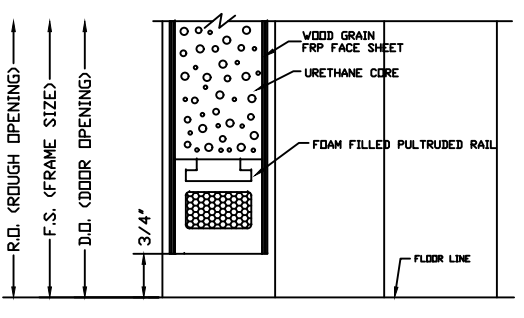

CONTINUOUS HINGE JAMB DETAIL

BUTT HINGE JAMB DETAIL

LOCK JAMB DETAIL

LOCK JAMB DETAIL (OPTIONAL SQUARE STILE)

HEAD DETAIL

MEETING STILES (STANDARD)

MEETING STILES OPTIONAL SQUARE STILE

MEETING STILES WITH OPTIONAL ASTRAGAL

MEETING STILES WITH OPTIONAL DUAL BEVELED STILES

SILL DETAIL

LOUVER WITH INSECT SCREEN DETAIL

1/4" GLASS VISION LITE KIT DETAIL

1" GLASS VISION LITE KIT DETAIL

		<b>SPECIAL-LITE, INC.</b> 880 South Williams Street P.O. BOX 6 DECATUR, MI 48045 WWW.SPECIAL-LITE.COM	
		DRAWN BY: JMM REVISION:	AF-219-1 ALL FIBERGLASS COMPOSITE CONTEMPORARY WOOD GRAIN DOOR
D 6/27/17 F 12/18/17 E 6/28/17 G	DATE: 12/18/2017	SHEET NO. 1 OF 1	FILE: AF219-1DETAILS.dwg