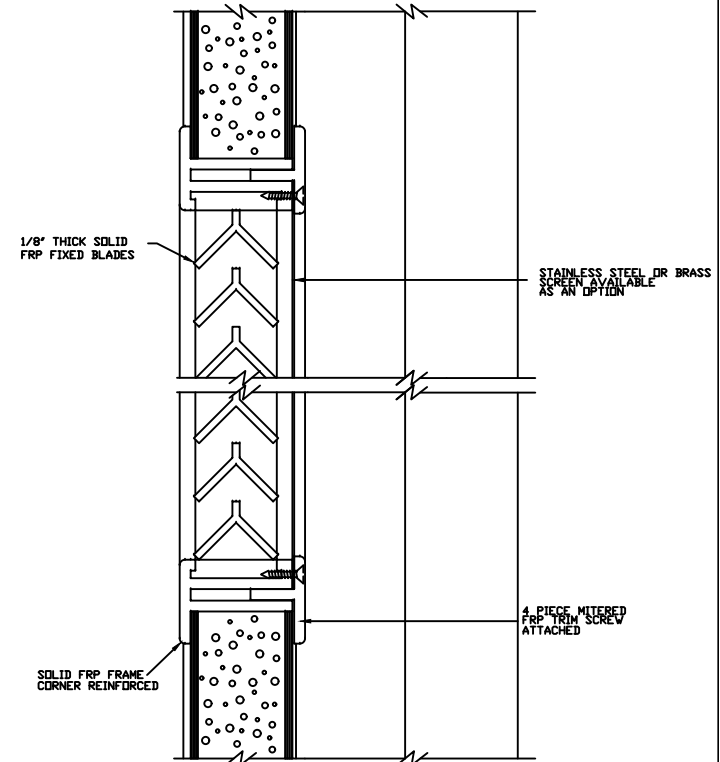

CONTINUOUS HINGE JAMB DETAIL

BUTT HINGE JAMB DETAIL

LOCK JAMB DETAIL

LOCK JAMB DETAIL (OPTIONAL SQUARE STILE)

HEAD DETAIL

MEETING STILES (STANDARD)

MEETING STILES OPTIONAL SQUARE STILE

MEETING STILES WITH OPTIONAL ASTRAGAL

MEETING STILES WITH OPTIONAL DUAL BEVELED STILES

SILL DETAIL

LOUVER WITH INSECT SCREEN DETAIL

1/4" GLASS VISION LITE KIT DETAIL

1" GLASS VISION LITE KIT DETAIL

		<b>SPECIAL-LITE, INC.</b> 880 South Williams Street P.O. BOX 6 DECATUR, MI 48045 WWW.SPECIAL-LITE.COM	
		DRAWN BY: JMM REVISION:	AF-219-1 ALL FIBERGLASS COMPOSITE CONTEMPORARY WOOD GRAIN DOOR
D 6/27/17 F 12/18/17 E 6/28/17 G	DATE: 12/18/2017	SHEET NO. 1 OF 1	FILE: AF219-1DETAILS.dwg