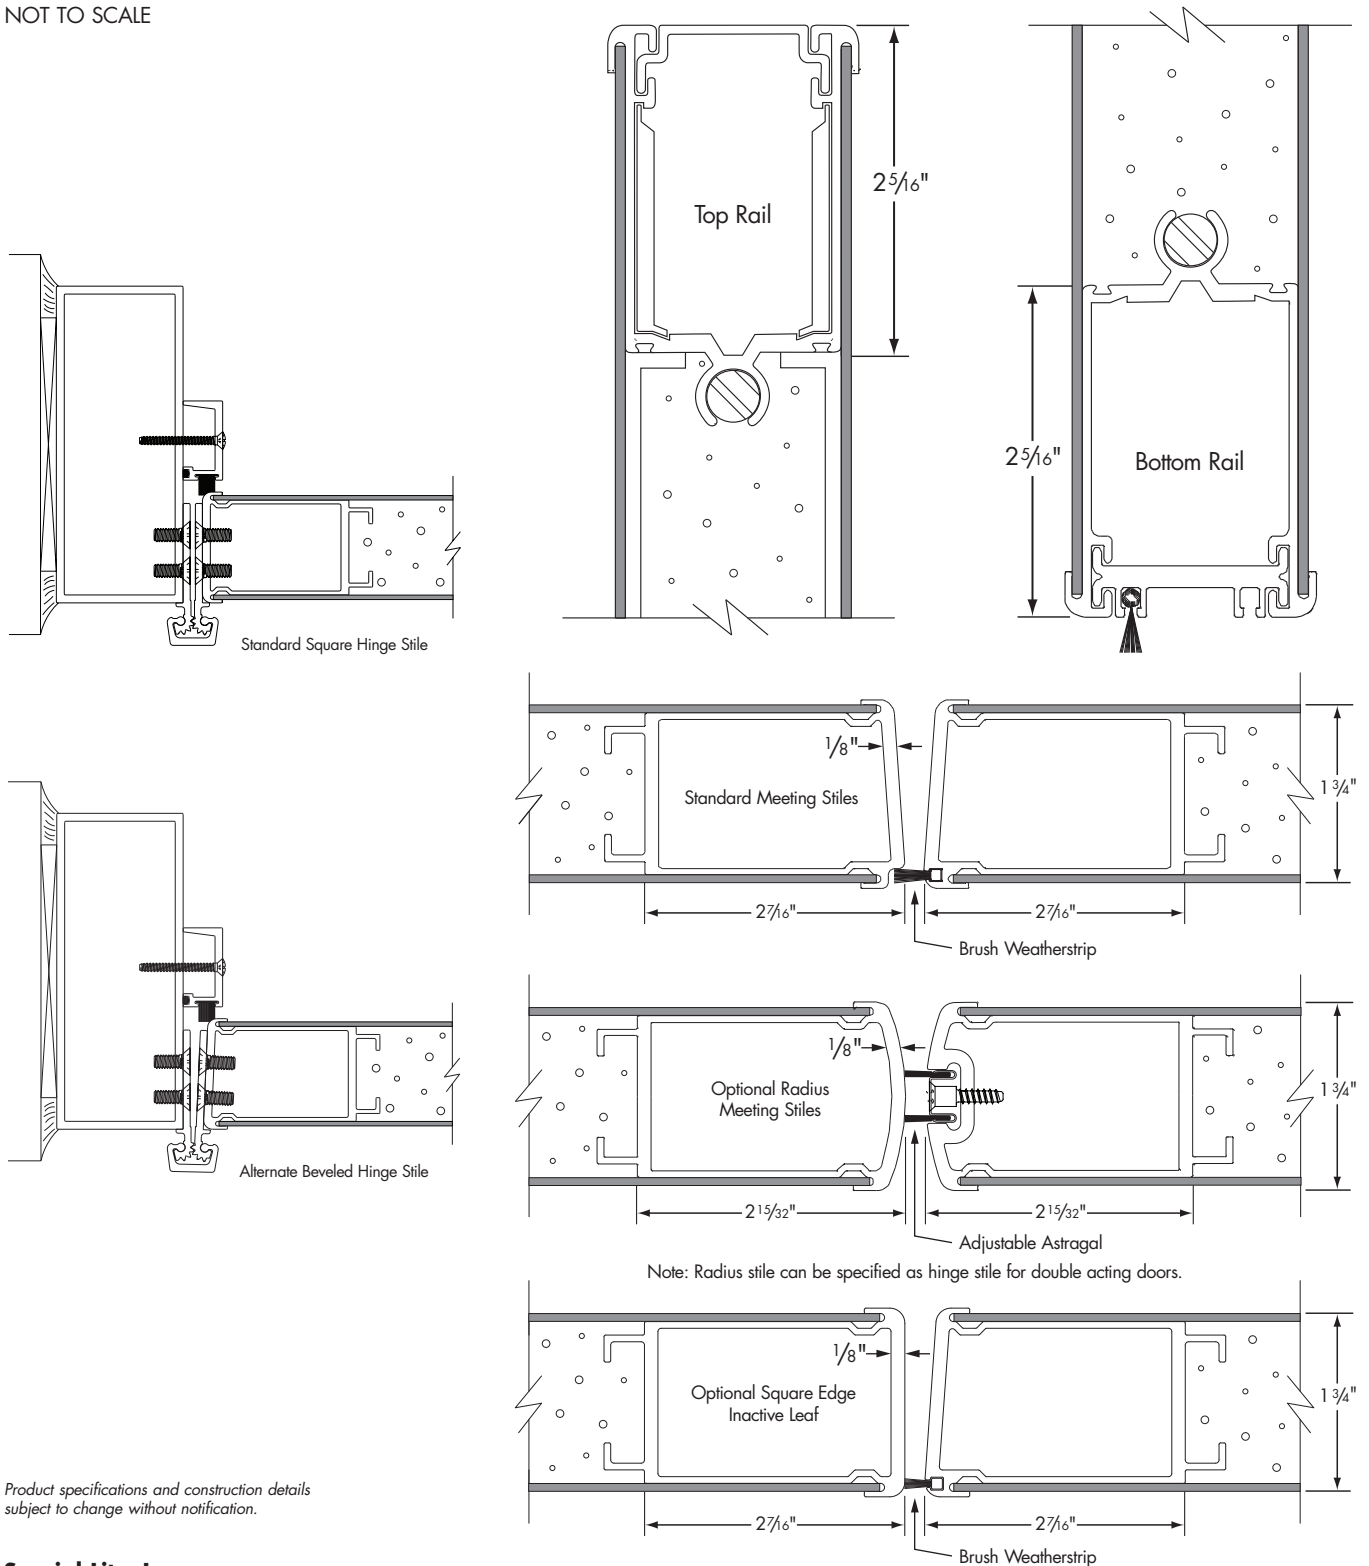

Aluminum Flush Door Detail

NOT TO SCALE

Note: Radius stile can be specified as hinge stile for double acting doors.

Product specifications and construction details subject to change without notification.